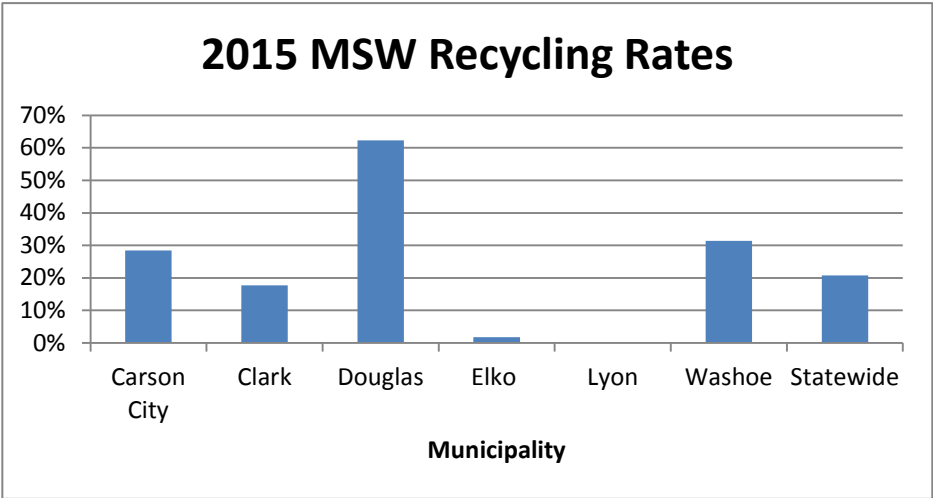

2015 Nevada MSW Recycling Rate: 20.8%

Commodity Type	Annual Tonnage
Paper	33.63%
Metals	33.69%
Plastic	2.26%
Glass	3.21%
Organic Material	21.80%
Special Waste	4.47%
Textiles	0.13%
Other	0.81%
Total Tonnage	100.00%

Municipality	Recycling Rate
Carson City	28.46%
Clark	17.74%
Douglas	62.31%
Elko	1.76%
Lyon	0.00%
Washoe	31.36%
Statewide	20.79%