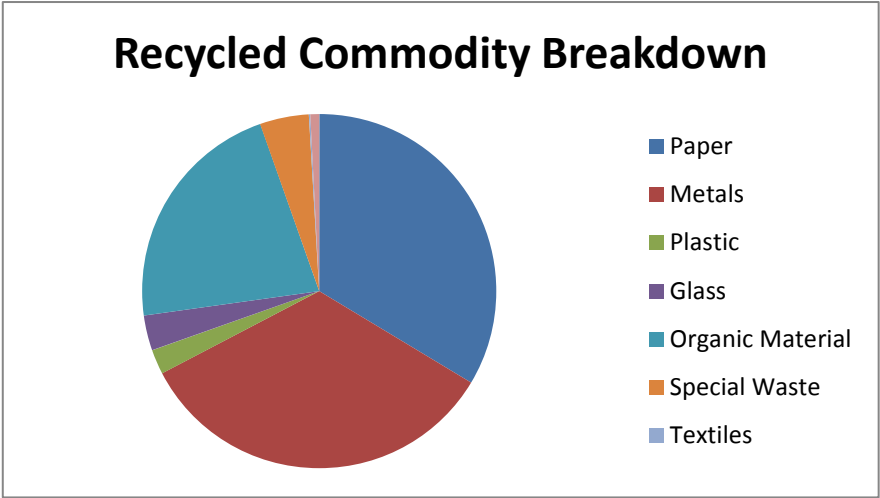

2015 Nevada MSW Recycling Rate: 20.8%

Commodity Type	Annual Tonnage
Paper	33.63%
Metals	33.69%
Plastic	2.26%
Glass	3.21%
Organic Material	21.80%
Special Waste	4.47%
Textiles	0.13%
Other	0.81%
Total Tonnage	100.00%