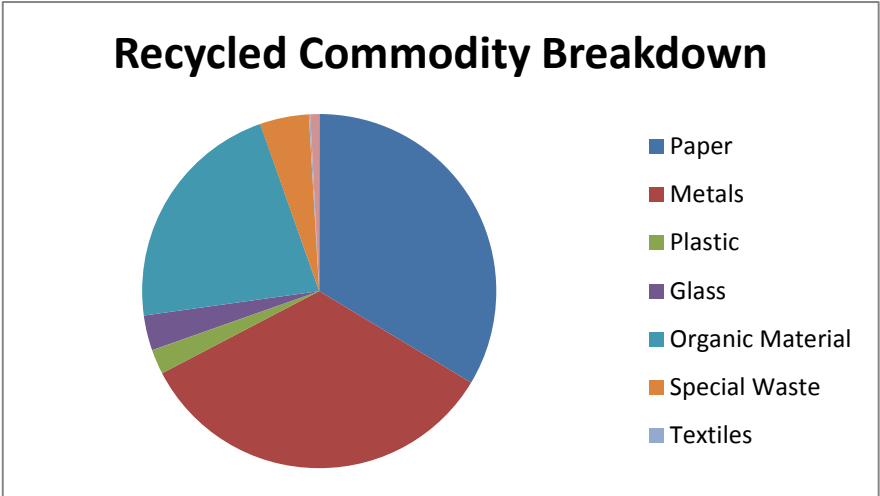

# 2015 Nevada MSW Recycling Rate: 20.8%

Commodity Type	Annual Tonnage
Paper	33.63%
Metals	33.69%
Plastic	2.26%
Glass	3.21%
Organic Material	21.80%
Special Waste	4.47%
Textiles	0.13%
Other	0.81%
<b>Total Tonnage</b>	<b>100.00%</b>