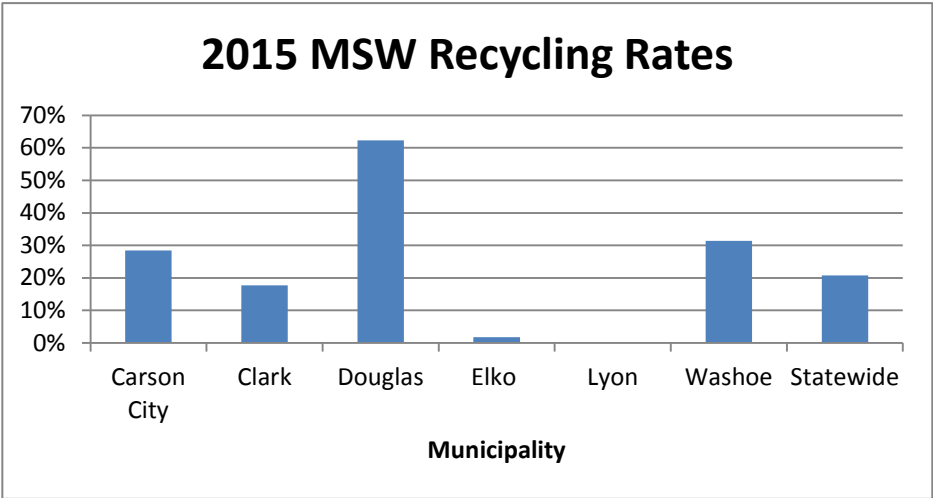

# 2015 Nevada MSW Recycling Rate: 20.8%

Commodity Type	Annual Tonnage
Paper	33.63%
Metals	33.69%
Plastic	2.26%
Glass	3.21%
Organic Material	21.80%
Special Waste	4.47%
Textiles	0.13%
Other	0.81%
<b>Total Tonnage</b>	<b>100.00%</b>

Municipality	Recycling Rate
Carson City	28.46%
Clark	17.74%
Douglas	62.31%
Elko	1.76%
Lyon	0.00%
Washoe	31.36%
Statewide	20.79%